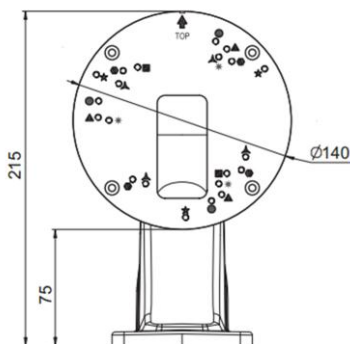

SN-BK344

Wall Mount Bracket

Features

- Wall mount for Dome and Eyeball
- Indoor and outdoor
- Ease of installation
- Material: Aluminum

Specifications

General	
Supported Models	Dome Camera: IPV**/**UDR, IPV**/**UDN, IPV**/**VDR, IPV**/**VDN, IPV**/**CMDR, FXP**/**UDR, FXP**/**UDN, SSP**/**GDR, IPV**/**ZDR Eyeball Camera: IPR**/**ALDN, IPR**/**VD, IRC**/**ALDN, IRC**/**VD
Material	Aluminum
Color	White
Operating Humidity	0% - 90% RH
Product Dimensions	215mm x 140mm x 107mm
Product Weight	565g

Dimensions(mm)

Hole Indicates:

Dome:

- --ZDR
- ★ --CLDR
- * --GDR
- --UDR
- ▲ --CMDR

Eyeball:

- --VD, ALDN