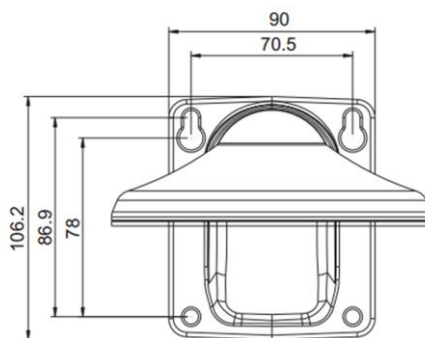

SN-BK344

Wall Mount Bracket

Features

- Wall mount for Dome and Eyeball
- Indoor and outdoor
- Ease of installation
- Material: Aluminum

Specifications

General	
Supported Models	Dome Camera: IPV**/**UDR, IPV**/**UDN, IPV**/**VDR, IPV**/**VDN, IPV**/**CMDR, FXP**/**UDR, FXP**/**UDN, SSP**/**GDR, IPV**/**ZDR Eyeball Camera: IPR**/**ALDN, IPR**/**VD, IRC**/**ALDN, IRC**/**VD
Material	Aluminum
Color	White
Operating Humidity	0% - 90% RH
Product Dimensions	215mm x 140mm x 107mm
Product Weight	565g

Dimensions(mm)

Hole Indicates:

Dome:

- --ZDR
- ★ --CLDR
- * --GDR
- --UDR
- ▲ --CMDR

Eyeball:

- --VD, ALDN