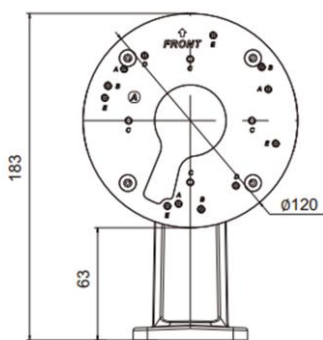

## Wall Mount Bracket

### Features

- Wall mount for Dome and Eyeball
- Indoor and outdoor
- Ease of installation
- Material: Aluminum

### Specifications

General	
Supported Models	Dome Camera: IPV**/**EFDR, IPV**/**ZDR, IPV**/**GDR, IPD**/**ZDR, FXP**/**EFDR, SSP**/**GDR Eyeball Camera: IPR**/**ALDN, IPR**/**VD, IPR**/**FVD, IRC**/**ALDN, IRC**/**VD, IRC**/**FVD
Material	Aluminum
Color	White
Operating Humidity	0% - 90% RH
Product Dimensions	183mm x 120mm x 84mm
Product Weight	350g

### Dimensions(mm)