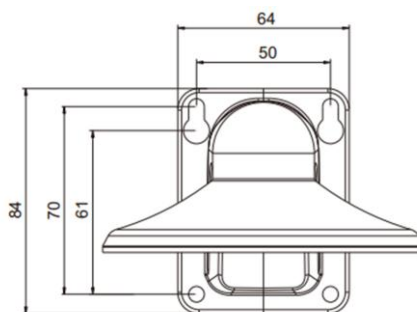

### Specifications

General	
Supported Models	Dome Camera: IPV**/**EFDR, IPV**/**ZDR, IPV**/**GDR, IPD**/**ZDR, FXP**/**EFDR, SSP**/**GDR Eyeball Camera: IPR**/**ALDN, IPR**/**VD, IPR**/**FVD, IRC**/**ALDN, IRC**/**VD, IRC**/**FVD
Material	Aluminum
Color	White
Operating Humidity	0% - 90% RH
Product Dimensions	183mm x 120mm x 84mm
Product Weight	350g

### Dimensions(mm)